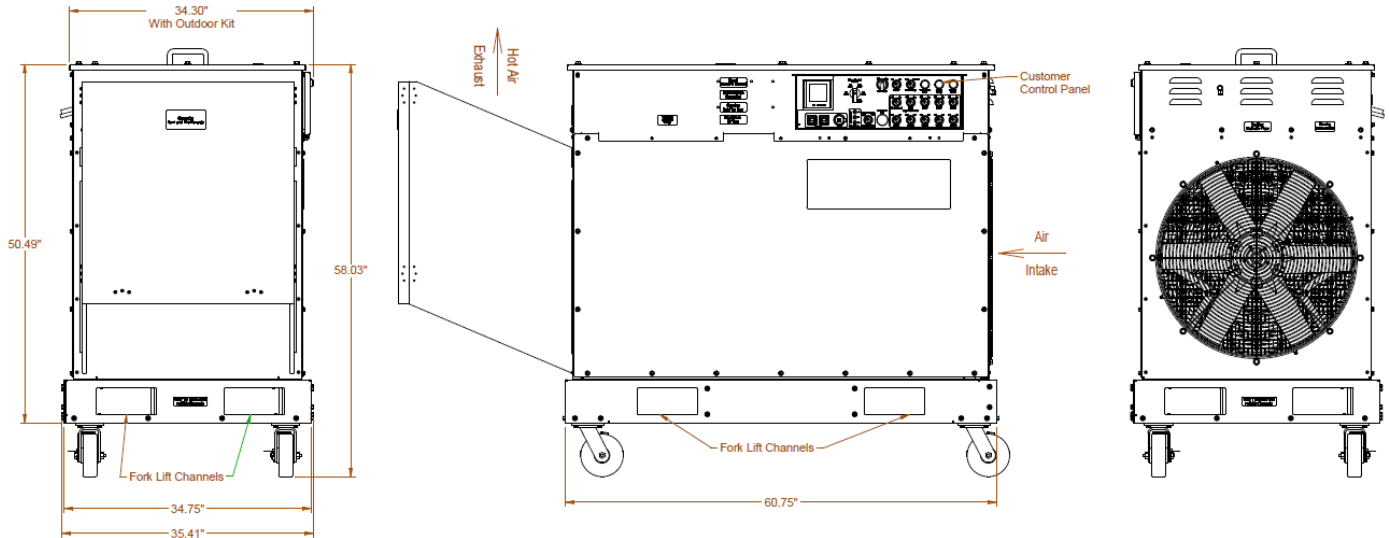

Power connections are easily made with Quick-Connect camlocks, and if desired, external power may be used for blower and control power.

Standard Features

1. Digital meter with USB-Type B data port
2. Recessed control panel to protect controls
3. Voltage and temperature warning lamps
4. 400 amp camlock power connections
5. Lightweight aluminum body; Approximate weight: 1050 lbs
6. 120V auxiliary power receptacle
7. Quiet, high-speed cooling fans
8. Impact base with forklift pockets and swivel casters to eliminate shipping cages and packaging

Overall Dimensions (61in x 36in x 62in)

Technical Ratings

Main Power				
Voltage (VAC)	Phase	Power (kW)*	Resolution (kW)	Line Current
480	3	500	5.00	601
240	3	500	5.00	1203
208	3	376	3.76	1042
240	1	250	2.50	1042
120	1	63	0.63	521